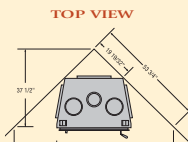

Rest assured

YOU INSTALLED A SECURITY FIREPLACE

*The simple elegance of a traditional wood-burning fireplace.
The serene comfort of a crackling fire.
Warmth that soothes your senses and radiates throughout your home.
That's the beauty of Tradition.*

Security Chimneys International has kept the home fires burning for over 20 years by developing innovative hearth products that lead the market in style, performance and reliability. This tradition of innovation means that homeowners across North America can benefit from a complete line of high quality venting products and EPA approved zero clearance wood-burning fireplaces.

With a reputation for total quality that goes back generations, Security Chimneys International is well on the way to becoming the premier, most trusted supplier of quality chimneys and selected fireplaces in North America.

SECURITY CHIMNEYS INTERNATIONAL

ENGINEERED TO BE THE BEST

**Canada only

Authorized Dealer

Printed in Canada
ASCTRA-C-1
08-2007
REV 3

© Lennox Industries Inc. 2007

SECURITY CHIMNEYS INTERNATIONAL

Rest assured

A SECURITY CHIMNEY FIREPLACE IS SECOND TO NONE

HIGH-EFFICIENCY EPA APPROVED WOOD-BURNING FIREPLACES

SECURITY CHIMNEYS INTERNATIONAL