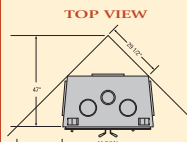

No ducting
Forced air on right side**
Forced air on left side**
Two gravity vent kits
Forced air on the back**

**Canada only