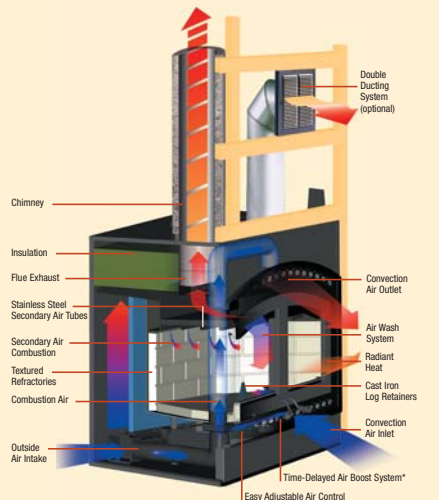

No ducting
Forced air on right side**
Forced air on left side**
Two gravity vent kits
Forced air on the back**

**Canada only

Authorized Dealer

Printed in Canada
ASCTRA-C-1
08-2007
REV 3

© Lennox Industries Inc. 2007

SECURITY CHIMNEYS INTERNATIONAL

Rest assured

A SECURITY CHIMNEY FIREPLACE IS SECOND TO NONE