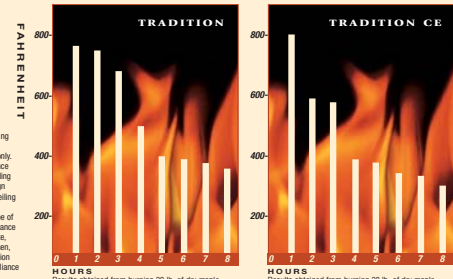

SPECIFICATIONS

OPTIONS

Burn Rate – Hearth Temperature*

Beautifully match or accent your decor with optional cast iron door finishes in 24 karat Gold Plated, Brushed Nickel or Black.

STANDARD FEATURES

SPECIFICATIONS

OPTIONS