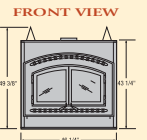

No ducting
Forced air on right side**
Forced air on left side**
Two gravity vent kits
Forced air on the back**

**Canada only