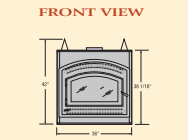

Rest assured

YOU INSTALLED A SECURITY FIREPLACE

*The simple elegance of a traditional wood-burning fireplace.
The serene comfort of a crackling fire.
Warmth that soothes your senses and radiates throughout your home.
That's the beauty of Tradition.*

Security Chimneys International has kept the home fires burning for over 20 years by developing innovative hearth products that lead the market in style, performance and reliability. This tradition of innovation means that homeowners across North America can benefit from a complete line of high quality venting products and EPA approved zero clearance wood-burning fireplaces.

With a reputation for total quality that goes back generations, Security Chimneys International is well on the way to becoming the premier, most trusted supplier of quality chimneys and selected fireplaces in North America.

SECURITY CHIMNEYS INTERNATIONAL

ENGINEERED TO BE THE BEST

**Canada only

Authorized Dealer

Printed in Canada
ASCTRA-C-1
08-2007
REV 3

© Lennox Industries Inc. 2007

SECURITY CHIMNEYS INTERNATIONAL

Rest assured

A SECURITY CHIMNEY FIREPLACE IS SECOND TO NONE

HIGH-EFFICIENCY EPA APPROVED WOOD-BURNING FIREPLACES

SECURITY CHIMNEYS INTERNATIONAL