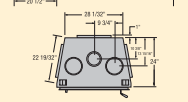

Rest assured

YOU INSTALLED A SECURITY FIREPLACE

*The simple elegance of a traditional wood-burning fireplace.
The serene comfort of a crackling fire.
Warmth that soothes your senses and radiates throughout your home.
That's the beauty of Tradition.*

Security Chimneys International has kept the home fires burning for over 20 years by developing innovative hearth products that lead the market in style, performance and reliability. This tradition of innovation means that homeowners across North America can benefit from a complete line of high quality venting products and EPA approved zero clearance wood-burning fireplaces.

With a reputation for total quality that goes back generations, Security Chimneys International is well on the way to becoming the premier, most trusted supplier of quality chimneys and selected fireplaces in North America.

SECURITY CHIMNEYS INTERNATIONAL

ENGINEERED TO BE THE BEST

**Canada only

Authorized Dealer

Printed in Canada
ASCTRA-C-1
08-2007
REV 3

© Lennox Industries Inc. 2007

SECURITY CHIMNEYS INTERNATIONAL

Rest assured

A SECURITY CHIMNEY FIREPLACE IS SECOND TO NONE

HIGH-EFFICIENCY EPA APPROVED WOOD-BURNING FIREPLACES

SECURITY CHIMNEYS INTERNATIONAL