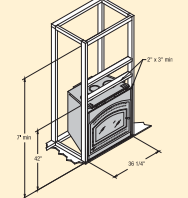

Rest assured

YOU INSTALLED A SECURITY FIREPLACE

*The simple elegance of a traditional wood-burning fireplace.
The serene comfort of a crackling fire.
Warmth that soothes your senses and radiates throughout your home.
That's the beauty of Tradition.*

Security Chimneys International has kept the home fires burning for over 20 years by developing innovative hearth products that lead the market in style, performance and reliability. This tradition of innovation means that homeowners across North America can benefit from a complete line of high quality venting products and EPA approved zero clearance wood-burning fireplaces.

With a reputation for total quality that goes back generations, Security Chimneys International is well on the way to becoming the premier, most trusted supplier of quality chimneys and selected fireplaces in North America.

SECURITY CHIMNEYS INTERNATIONAL

ENGINEERED TO BE THE BEST

**Canada only

Authorized Dealer

Printed in Canada
ASCTRA-C-1
08-2007
REV 3

© Lennox Industries Inc. 2007

SECURITY CHIMNEYS INTERNATIONAL

Rest assured

A SECURITY CHIMNEY FIREPLACE IS SECOND TO NONE

HIGH-EFFICIENCY EPA APPROVED WOOD-BURNING FIREPLACES

SECURITY CHIMNEYS INTERNATIONAL