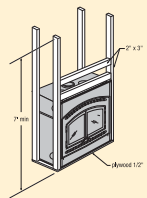

No ducting
Forced air on right side**
Forced air on left side**
Two gravity vent kits
Forced air on the back**

**Canada only