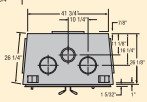

No ducting
Forced air on right side**
Forced air on left side**
Two gravity vent kits
Forced air on the back**

**Canada only