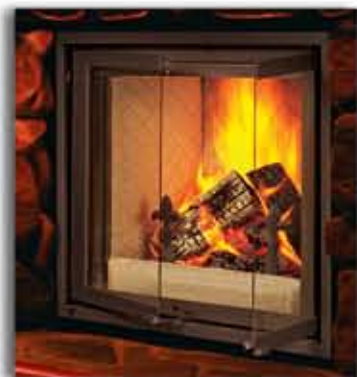

Le Laval shown with retractable doors